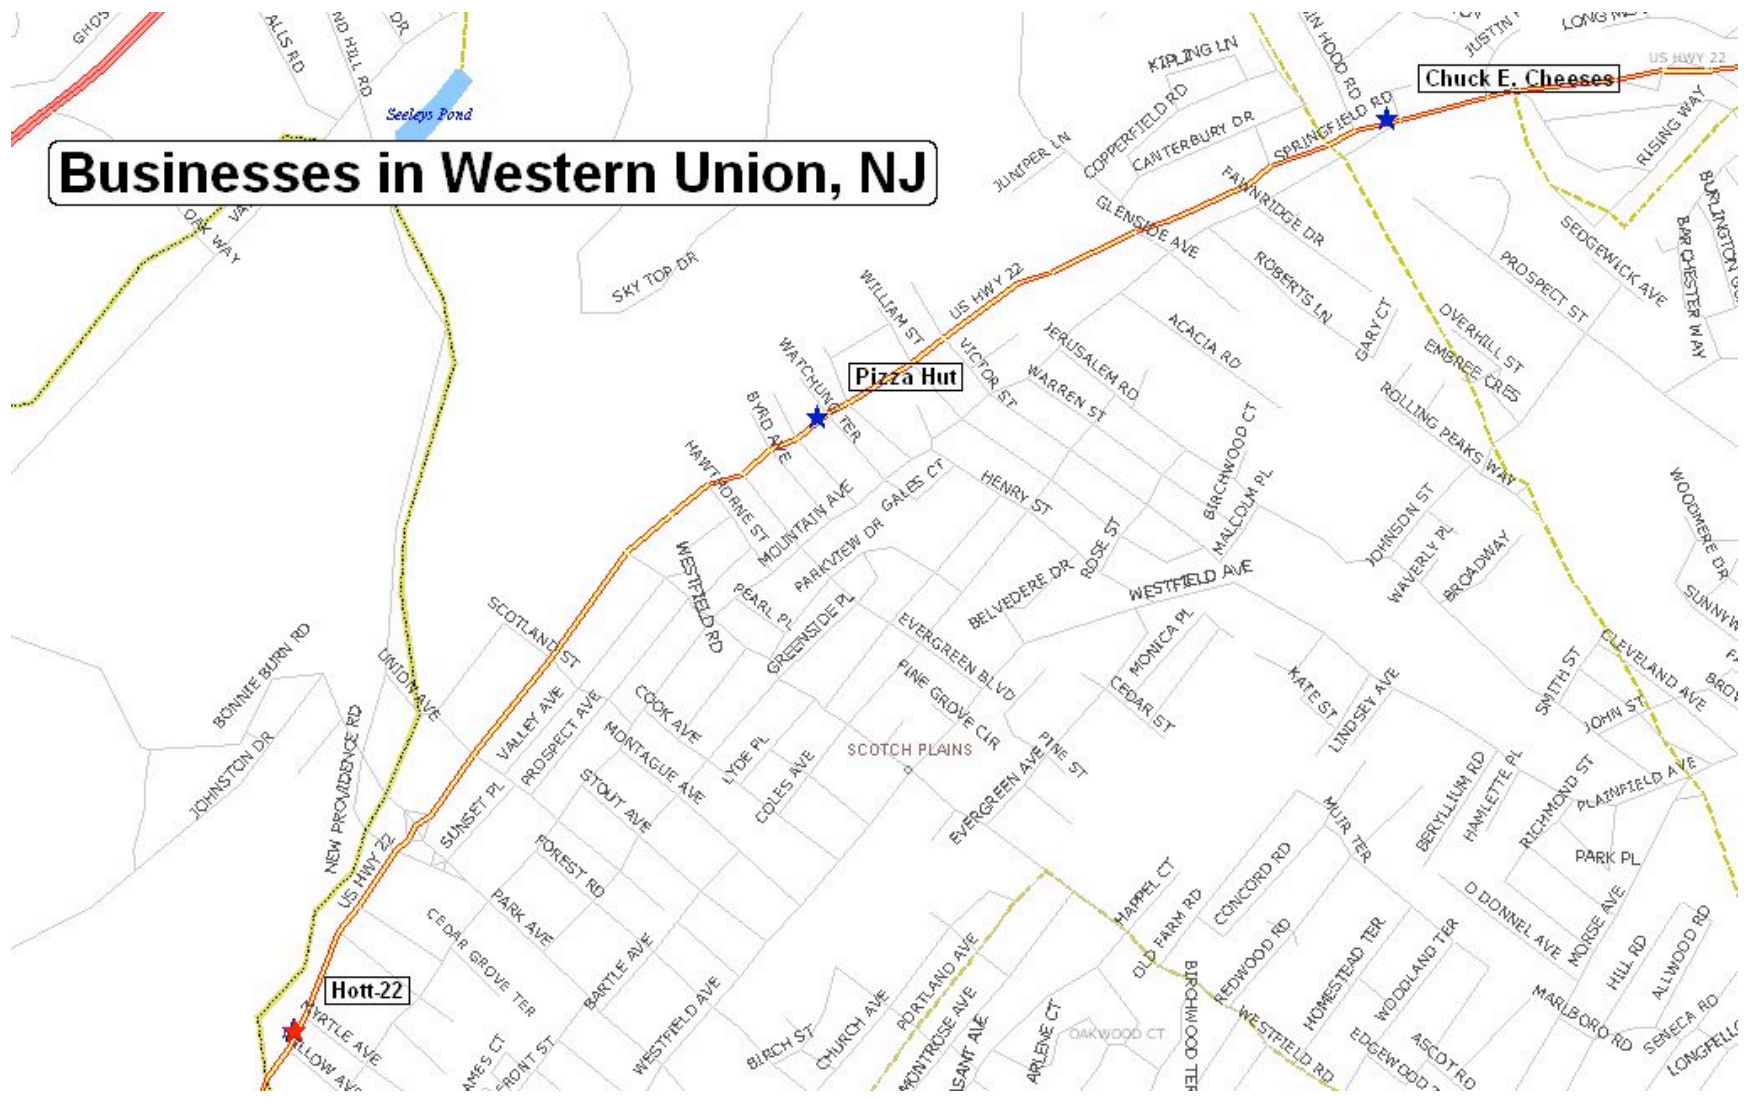

Figure 1a: A map of the adult cabaret “Hott 22” and the comparison locations in the Township of Union.

Figure 1b: A map of the adult cabaret “Hott 22” and the comparison locations in the Township of Union.

Figure 1c: A map of the comparison locations in the Township of Union.

Figure 2: A breakdown of calls for service to the police for all of the study addresses.

Figure 3:

Table 1: Total Number of All Reported Incidents Before and After Filtering All Obviously Non-criminally Related Reports for Adult and Comparison Areas.

Business Name	Address	All Incidents	Only Specifically Crime Related Incidents*
Union High School	2400 3rd street N, Union, NJ	3027	617
Walmart - McDonald's	900 Springfield Rd, Union, NJ	1658	1119
Applebee's	1721 Morris Ave, Union, NJ	1447	882
Mosaica	2933 Vauxhall Rd, Union, NJ	1241	674
Pizza Hut	2401 US Highway, 22 W/B, Union	1130	698
Hooters	2319 Route 22 W, Union, NJ	1114	411
IHOP	2500 Us Highway 22 E, Union, NJ	1106	165
Shooter's West	1235 W Chestnut St # I, Union, NJ	1090	492
Circuit City	2700 US Highway 22, Union, NJ	982	543
Café-Z	2333 Morris Ave, Union, NJ	965	602
Health Best	1350 Galloping Hill Road, Union, NJ	816	477
Hott-22	1731 US Highway 22, Union, NJ	795	409
Tiffany Garden	1637 Vauxhall Rd, Union, NJ	708	119
Chuck E. Cheese's	1616 US Highway 22, Union, NJ	486	360