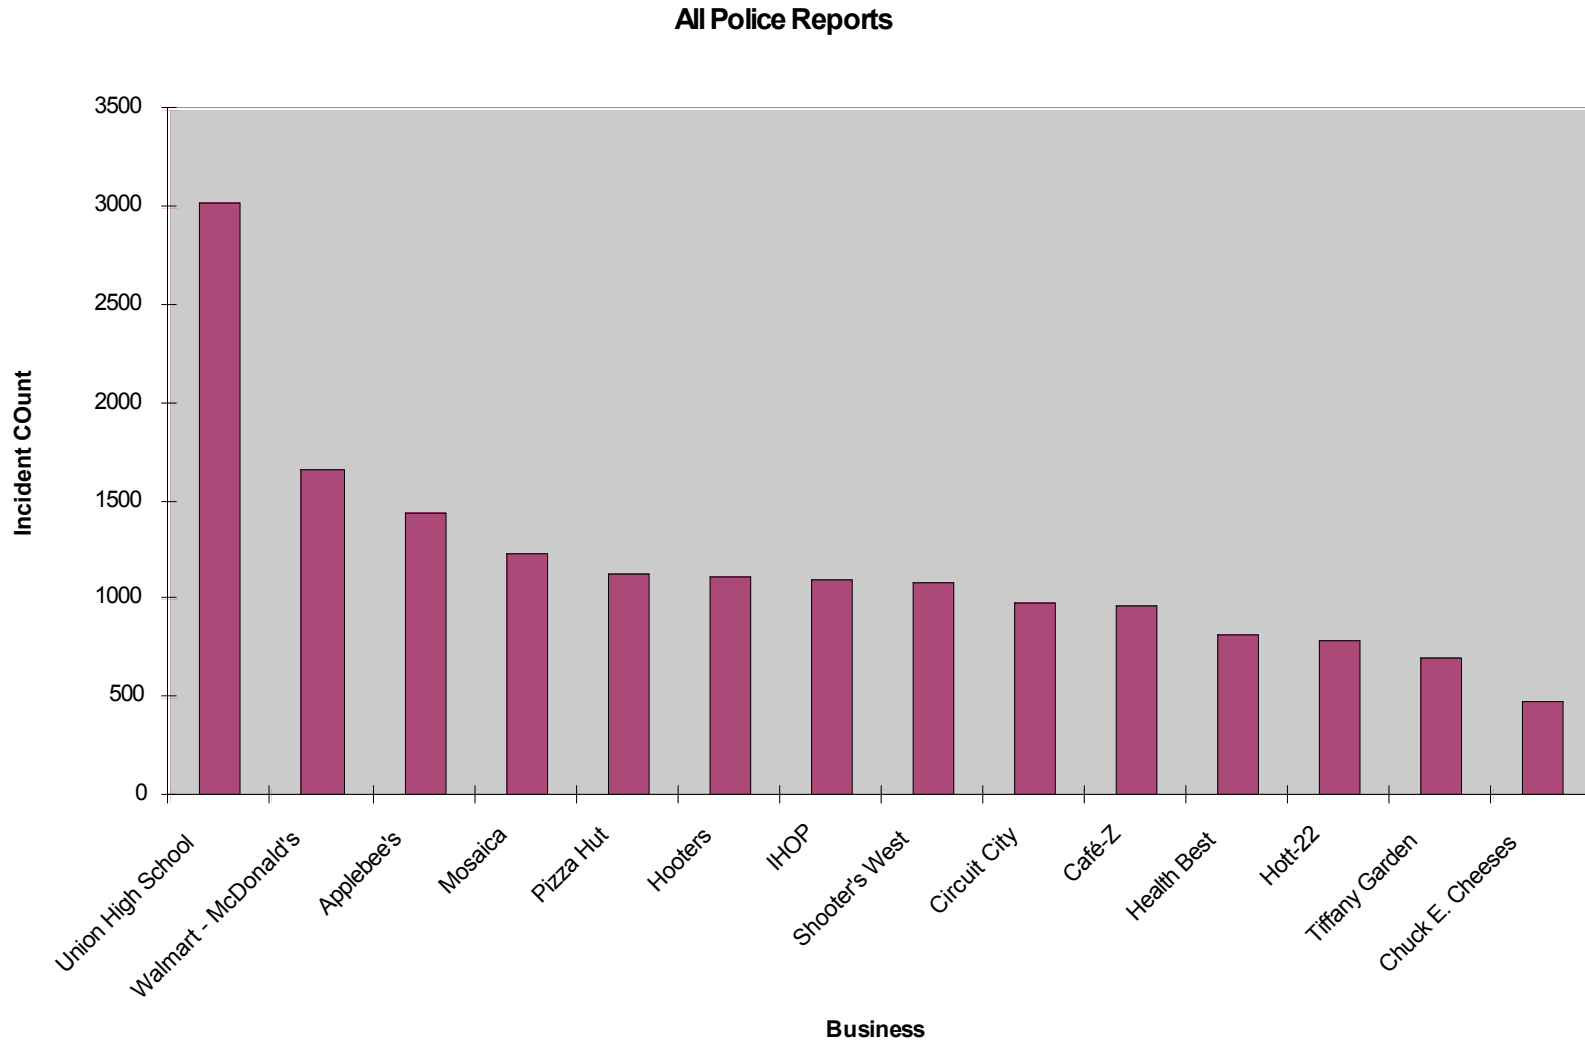

Figure 1a: A map of the adult cabaret “Hott 22” and the comparison locations in the Township of Union.

Figure 1b: A map of the adult cabaret “Hott 22” and the comparison locations in the Township of Union.

Figure 1c: A map of the comparison locations in the Township of Union.

Figure 2: A breakdown of calls for service to the police for all of the study addresses.

Figure 3:

Table 1: Total Number of All Reported Incidents Before and After Filtering All Obviously Non-criminally Related Reports for Adult and Comparison Areas.

Business Name	Address	All Incidents	Only Specifically Crime Related Incidents*
Union High School	2400 3rd street N, Union, NJ	3027	617
Walmart - McDonald's	900 Springfield Rd, Union, NJ	1658	1119
Applebee's	1721 Morris Ave, Union, NJ	1447	882
Mosaica	2933 Vauxhall Rd, Union, NJ	1241	674
Pizza Hut	2401 US Highway, 22 W/B, Union	1130	698
Hooters	2319 Route 22 W, Union, NJ	1114	411
IHOP	2500 Us Highway 22 E, Union, NJ	1106	165
Shooter's West	1235 W Chestnut St # I, Union, NJ	1090	492
Circuit City	2700 US Highway 22, Union, NJ	982	543
Café-Z	2333 Morris Ave, Union, NJ	965	602
Health Best	1350 Galloping Hill Road, Union, NJ	816	477
Hott-22	1731 US Highway 22, Union, NJ	795	409
Tiffany Garden	1637 Vauxhall Rd, Union, NJ	708	119
Chuck E. Cheese's	1616 US Highway 22, Union, NJ	486	360