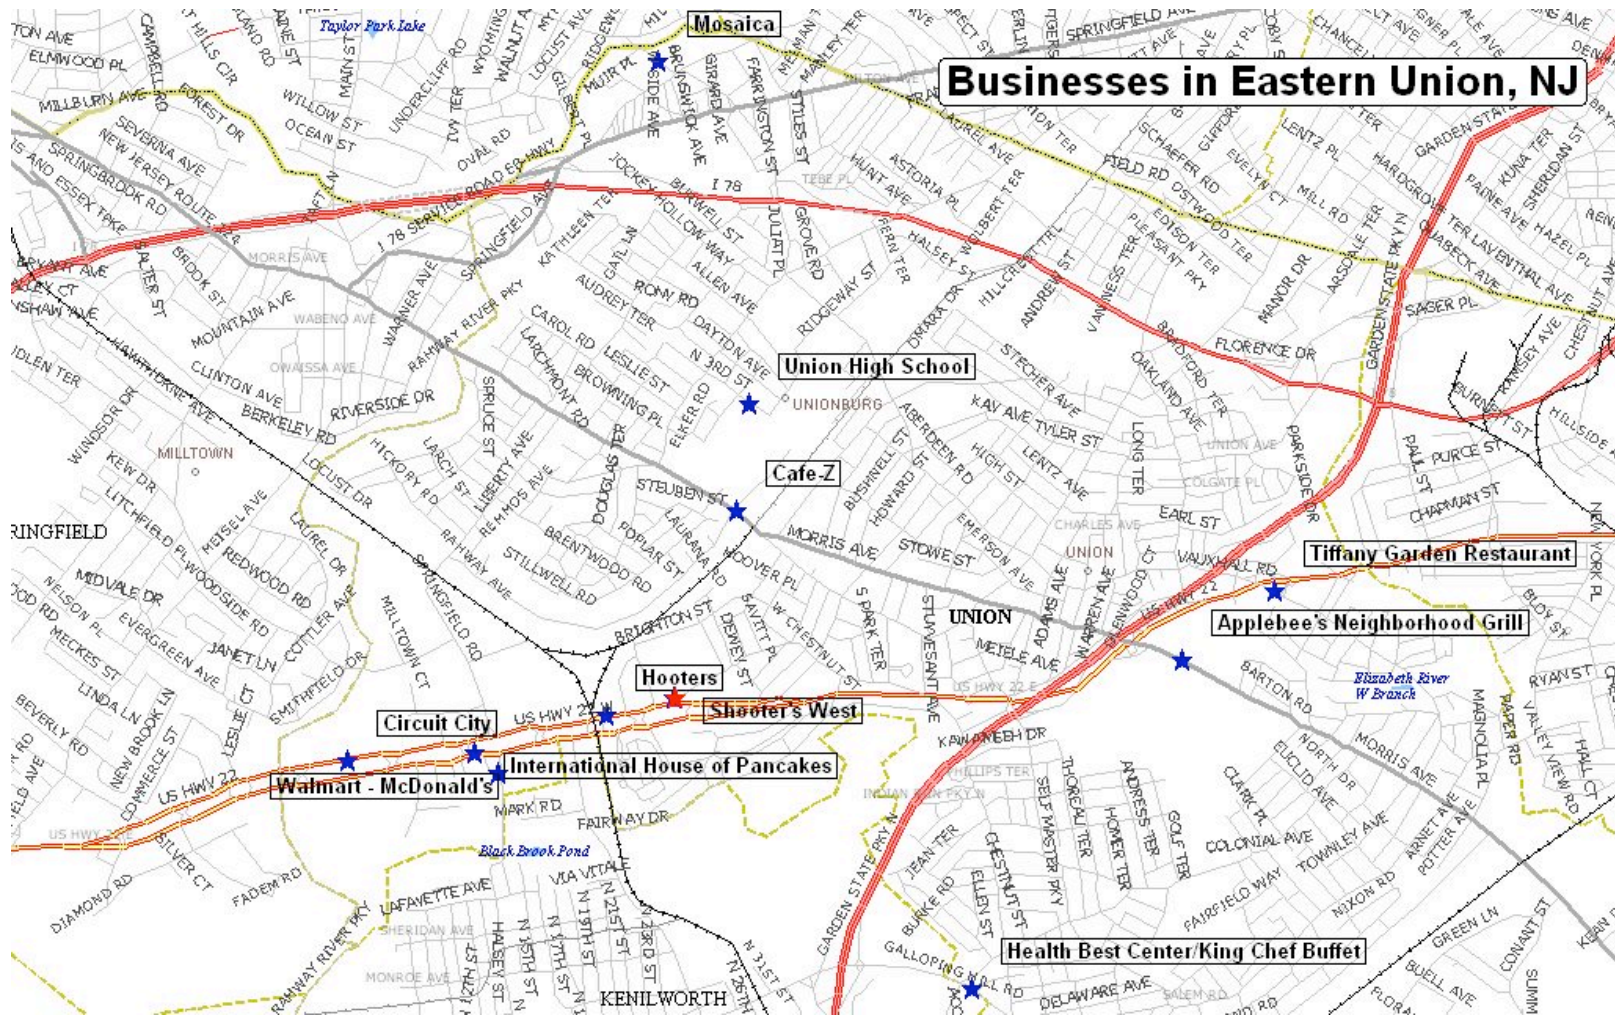

Figure 1a: A map of the adult cabaret “Hott 22” and the comparison locations in the Township of Union.

Figure 1b: A map of the adult cabaret “Hott 22” and the comparison locations in the Township of Union.

Figure 1c: A map of the comparison locations in the Township of Union.

Figure 2: A breakdown of calls for service to the police for all of the study addresses.

Figure 3:

Table 1: Total Number of All Reported Incidents Before and After Filtering All Obviously Non-criminally Related Reports for Adult and Comparison Areas.

Business Name	Address	All Incidents	Only Specifically Crime Related Incidents*
Union High School	2400 3rd street N, Union, NJ	3027	617
Walmart - McDonald's	900 Springfield Rd, Union, NJ	1658	1119
Applebee's	1721 Morris Ave, Union, NJ	1447	882
Mosaica	2933 Vauxhall Rd, Union, NJ	1241	674
Pizza Hut	2401 US Highway, 22 W/B, Union	1130	698
Hooters	2319 Route 22 W, Union, NJ	1114	411
IHOP	2500 Us Highway 22 E, Union, NJ	1106	165
Shooter's West	1235 W Chestnut St # I, Union, NJ	1090	492
Circuit City	2700 US Highway 22, Union, NJ	982	543
Café-Z	2333 Morris Ave, Union, NJ	965	602
Health Best	1350 Galloping Hill Road, Union, NJ	816	477
Hott-22	1731 US Highway 22, Union, NJ	795	409
Tiffany Garden	1637 Vauxhall Rd, Union, NJ	708	119
Chuck E. Cheese's	1616 US Highway 22, Union, NJ	486	360