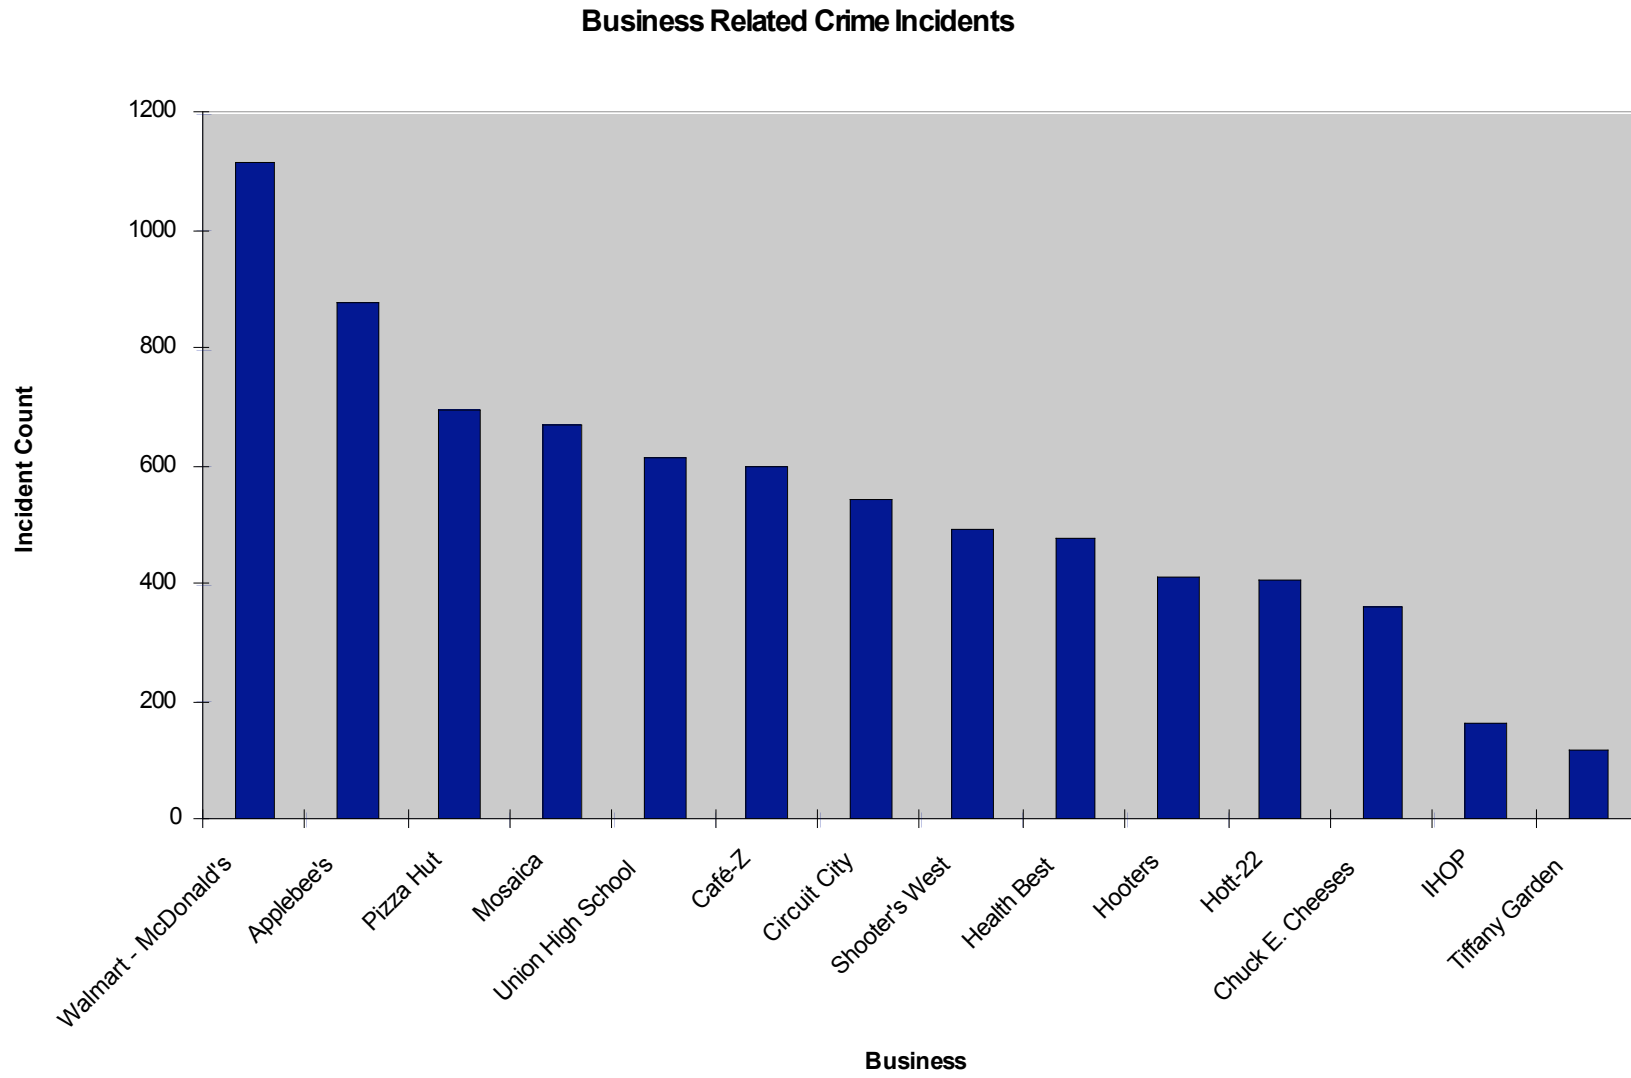

Figure 1a: A map of the adult cabaret “Hott 22” and the comparison locations in the Township of Union.

Figure 1b: A map of the adult cabaret “Hott 22” and the comparison locations in the Township of Union.

Figure 1c: A map of the comparison locations in the Township of Union.

Figure 2: A breakdown of calls for service to the police for all of the study addresses.

Figure 3:

Table 1: Total Number of All Reported Incidents Before and After Filtering All Obviously Non-criminally Related Reports for Adult and Comparison Areas.

Business Name	Address	All Incidents	Only Specifically Crime Related Incidents*
Union High School	2400 3rd street N, Union, NJ	3027	617
Walmart - McDonald's	900 Springfield Rd, Union, NJ	1658	1119
Applebee's	1721 Morris Ave, Union, NJ	1447	882
Mosaica	2933 Vauxhall Rd, Union, NJ	1241	674
Pizza Hut	2401 US Highway, 22 W/B, Union	1130	698
Hooters	2319 Route 22 W, Union, NJ	1114	411
IHOP	2500 Us Highway 22 E, Union, NJ	1106	165
Shooter's West	1235 W Chestnut St # I, Union, NJ	1090	492
Circuit City	2700 US Highway 22, Union, NJ	982	543
Café-Z	2333 Morris Ave, Union, NJ	965	602
Health Best	1350 Galloping Hill Road, Union, NJ	816	477
Hott-22	1731 US Highway 22, Union, NJ	795	409
Tiffany Garden	1637 Vauxhall Rd, Union, NJ	708	119
Chuck E. Cheese's	1616 US Highway 22, Union, NJ	486	360